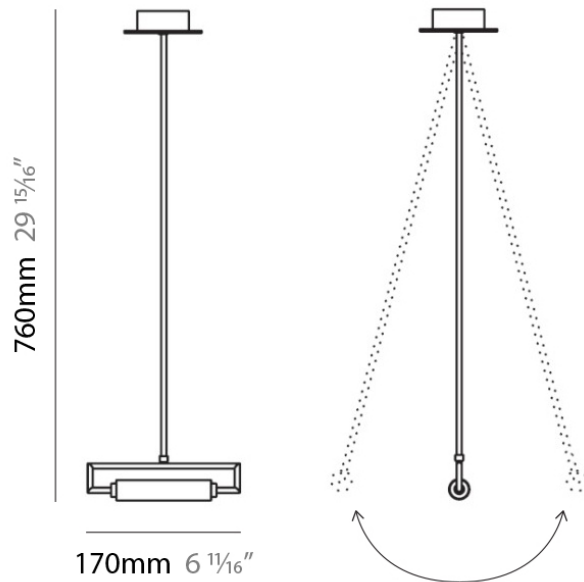

Length (mm): 170

Length (in): 6 ³/₄

Height (mm): 760

Height (in): 30

Light Distribution: Omnidirectional

Weight (kg): 1.4

Weight (lbs): 3

Diffuser: Matte White Printed Pyrex

Fixture Finish: Chrome

Fixture Material: Metal

ELECTRICAL

Number of Lamps: 1

Lamp Type: LED Retrofit

Lamp Shape: T4

Bulb Included: Bulb Not Included

Total Output Wattage (W): 3

GLIM MINI SURFACE

D83038

PROJECT
TYPE
NOTES
QUANTITY
DATE

GENERAL

Series: Glim Mini
 Brand: Panzeri
 Division: Design
 Mounting Type: Surface
 Mounting Location: Wall
 Subcategory: Ambient

PHYSICAL

Shape: Abstract
 Length (mm): 280
 Length (in): 11
 Height (mm): 200
 Height (in): 7 ¾
 Extension (mm): 170
 Extension (in): 6 ¾
 Light Distribution: Omnidirectional
 Weight (kg): 1.23
 Weight (lbs): 2.7
 Diffuser: Matte White Printed Pyrex
 Fixture Finish: Metallic Gray
 Fixture Material: Metal